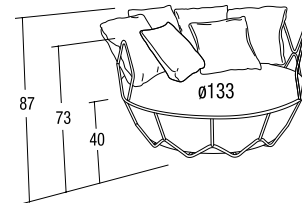

Design: Technical Emotions  
Product: Sofa  
Sizes: **cm Ø133x87h (Ø52"x34"h)**  
seat **cm 40h (16"h)**

**Back cushion:** Chips in polyester fiber, hollow, silicone coated. Covering fabric in polypropylene, polyester and pvc.

Net weight unit 52

Gross weight 64

Unit per package 1

Package sizes cm 136x136x75h

Package sizes m<sup>3</sup> 1,39

Stackable NO